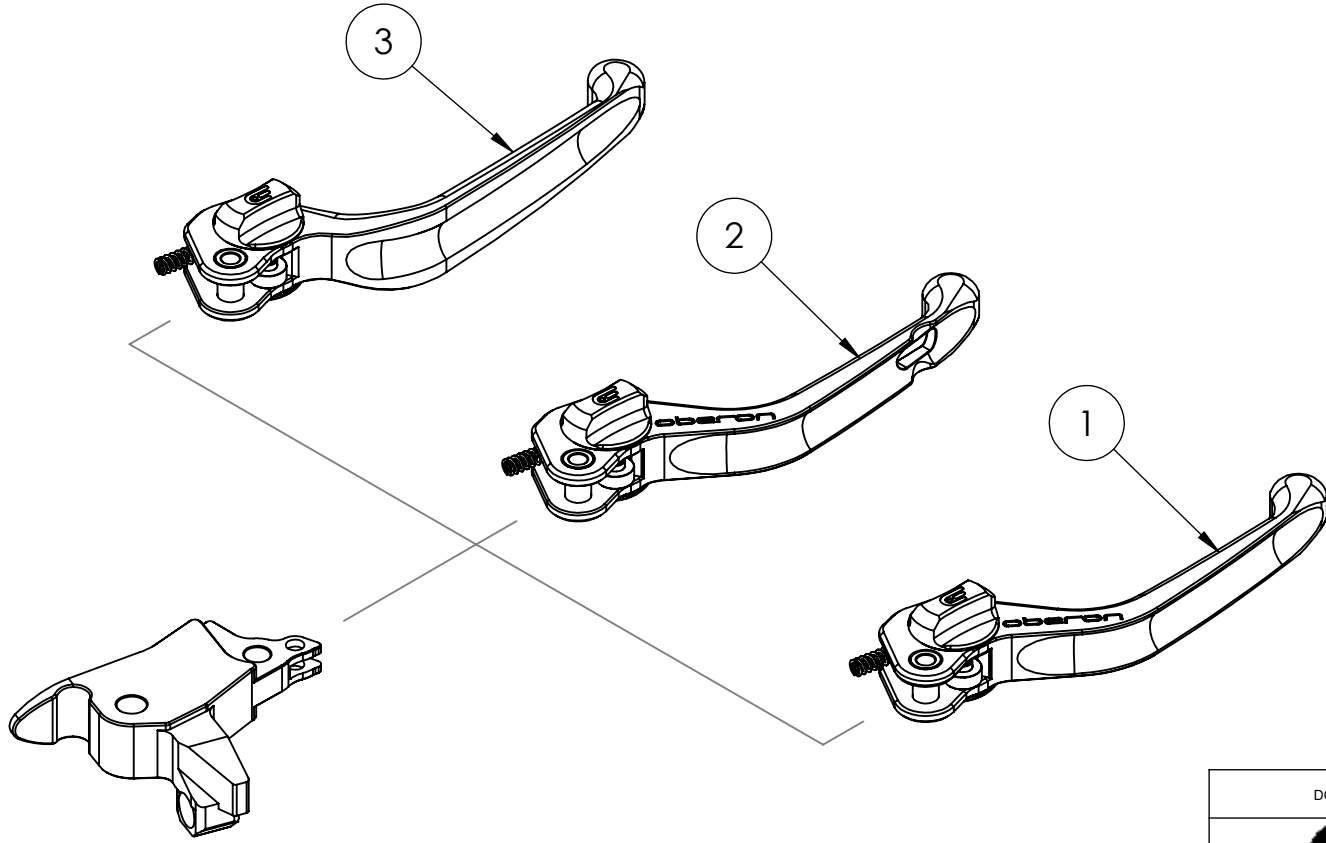

DWG NO: **LEV-B100** **A4**

SCALE:

8 7 6 5 4 3 2 1

F  
E  
D  
C  
B  
A

F  
E  
D  
C  
B  
A

8 7 6 5 4 3 2 1

ITEM NO.	SKU	DESCRIPTION	QTY
1	LEV-B140-1	Fully Assembled Standard Brake Lever Blade	1
2	LEV-B140-2	Fully Assembled Airo Brake Lever Blade	1
3	LEV-B140-3	Fully Assembled Custom Brake Lever Blade	1
4		Bike Specific Adaptor	1