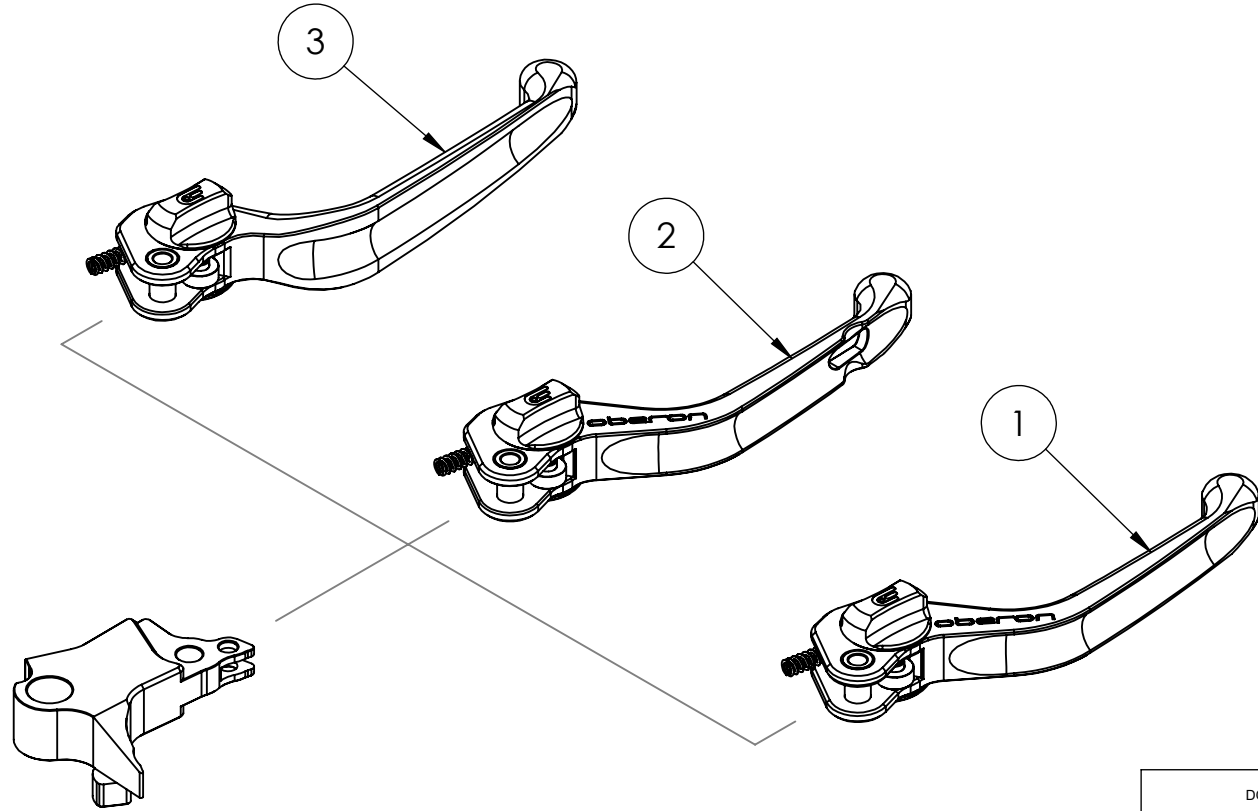

8 7 6 5 4 3 2 1

ITEM NO.	SKU	DESCRIPTION	QTY
1	LEV-B070-1	Fully Assembled Standard Brake Lever Blade	1
2	LEV-B070-2	Fully Assembled Airo Brake Lever Blade	1
3	LEV-B070-3	Fully Assembled Custom Brake Lever Blade	1
4		Bike Specific Adaptor	1

DWG NO: LEV-B070 A4

SCALE:

8 7 6 5 4 3 2 1

8 7 6 5 4 3 2 1

ITEM NO.	SKU	DESCRIPTION	QTY
1	LEV-B100-1	Fully Assembled Standard Brake Lever Blade	1
2	LEV-B100-2	Fully Assembled Airo Brake Lever Blade	1
3	LEV-B100-3	Fully Assembled Custom Brake Lever Blade	1
4		Bike Specific Adaptor	1

DWG NO: **LEV-B100** **A4**

SCALE:

8 7 6 5 4 3 2 1

F  
E  
D  
C  
B  
A

F  
E  
D  
C  
B  
A

8 7 6 5 4 3 2 1

ITEM NO.	SKU	DESCRIPTION	QTY
1	LEV-B140-1	Fully Assembled Standard Brake Lever Blade	1
2	LEV-B140-2	Fully Assembled Airo Brake Lever Blade	1
3	LEV-B140-3	Fully Assembled Custom Brake Lever Blade	1
4		Bike Specific Adaptor	1