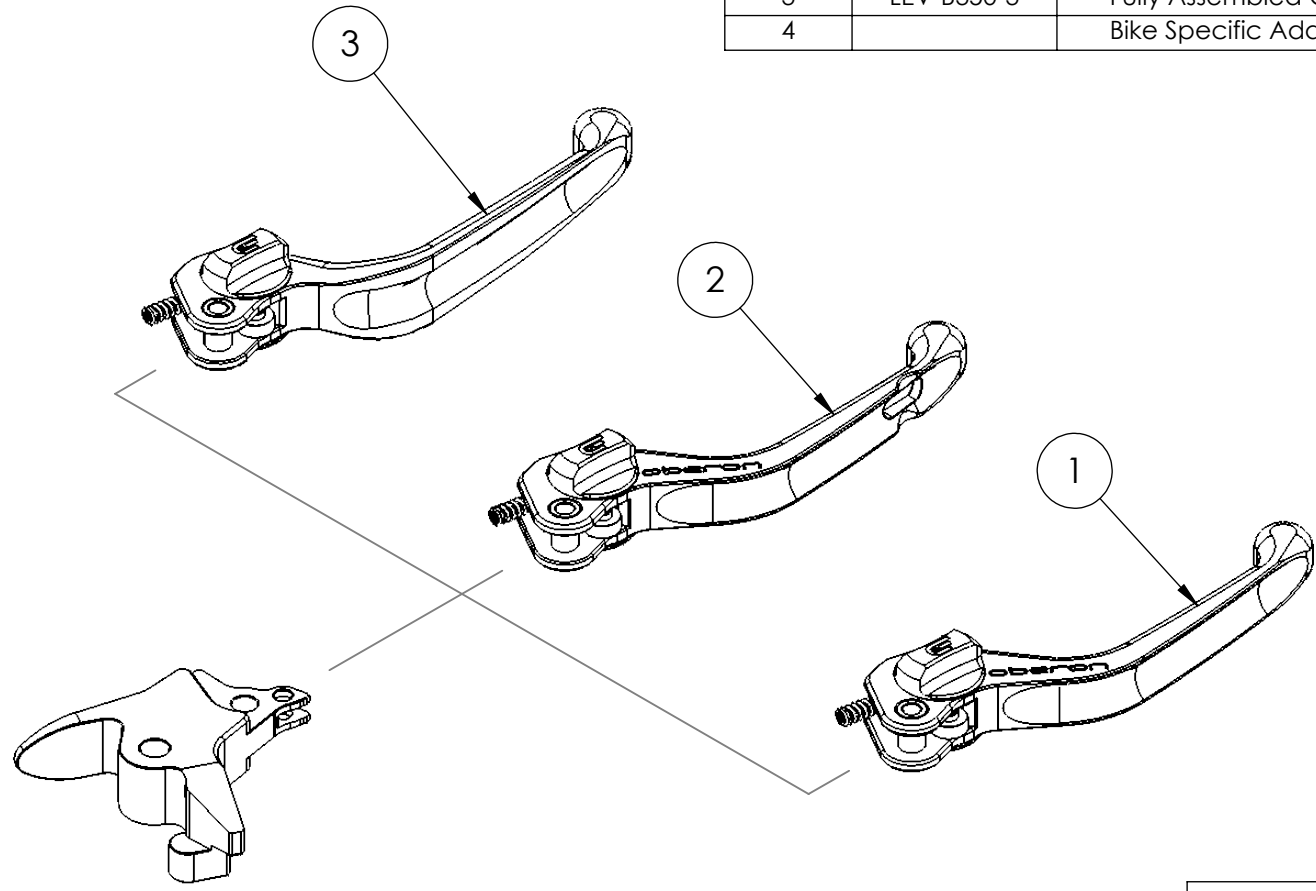

DWG NO: **LEV-B260** **A4**

SCALE:

8 7 6 5 4 3 2 1

F  
E  
D  
C  
B  
A

F  
E  
D  
C  
B  
A

8 7 6 5 4 3 2 1

ITEM NO.	SKU	DESCRIPTION	QTY
1	LEV-B350-1	Fully Assembled Standard Brake Lever Blade	1
2	LEV-B350-2	Fully Assembled Airo Brake Lever Blade	1
3	LEV-B350-3	Fully Assembled Custom Brake Lever Blade	1
4		Bike Specific Adaptor	1