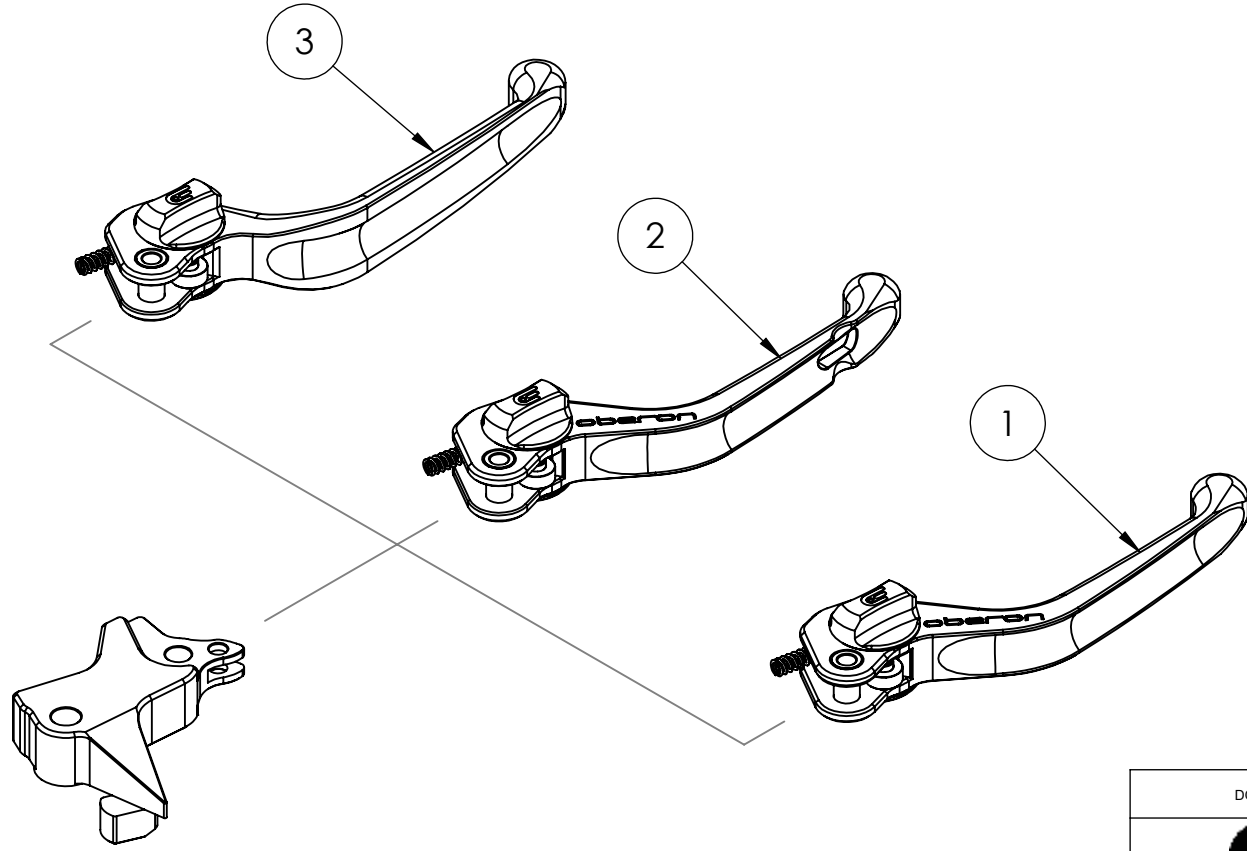

8 7 6 5 4 3 2 1

ITEM NO.	SKU	DESCRIPTION	QTY
1	LEV-B070-1	Fully Assembled Standard Brake Lever Blade	1
2	LEV-B070-2	Fully Assembled Airo Brake Lever Blade	1
3	LEV-B070-3	Fully Assembled Custom Brake Lever Blade	1
4		Bike Specific Adaptor	1

DWG NO: LEV-B070 A4

SCALE:

8 7 6 5 4 3 2 1

8 7 6 5 4 3 2 1

ITEM NO.	SKU	DESCRIPTION	QTY
1	LEV-B100-1	Fully Assembled Standard Brake Lever Blade	1
2	LEV-B100-2	Fully Assembled Airo Brake Lever Blade	1
3	LEV-B100-3	Fully Assembled Custom Brake Lever Blade	1
4		Bike Specific Adaptor	1

DWG NO: **LEV-B100** **A4**

SCALE:

8 7 6 5 4 3 2 1

F  
E  
D  
C  
B  
A

F  
E  
D  
C  
B  
A

8 7 6 5 4 3 2 1

ITEM NO.	SKU	DESCRIPTION	QTY
1	LEV-B140-1	Fully Assembled Standard Brake Lever Blade	1
2	LEV-B140-2	Fully Assembled Airo Brake Lever Blade	1
3	LEV-B140-3	Fully Assembled Custom Brake Lever Blade	1
4		Bike Specific Adaptor	1