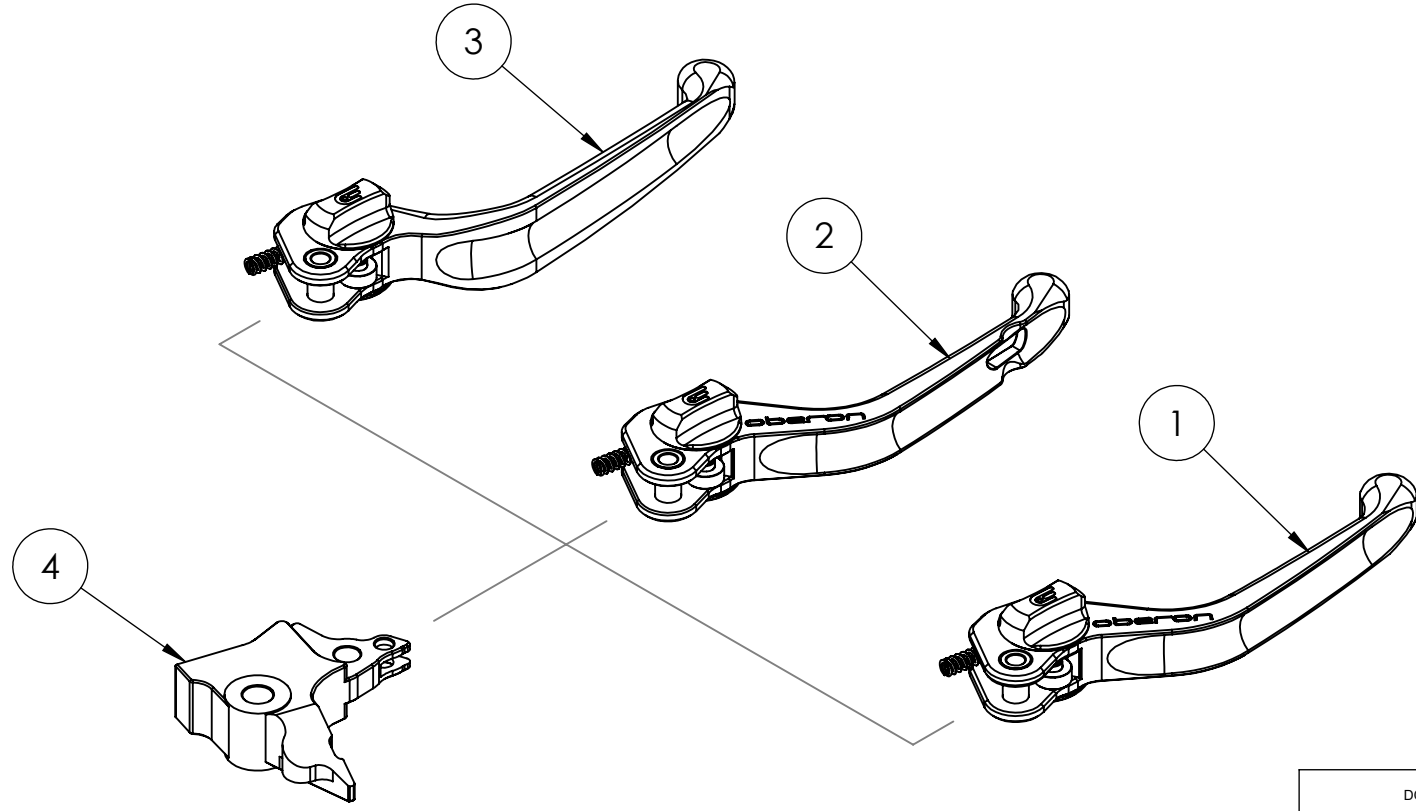

DWG NO: **LEV-B140** **A4**

SCALE:

8 7 6 5 4 3 2 1

F  
E  
D  
C  
B  
A

F  
E  
D  
C  
B  
A

8 7 6 5 4 3 2 1

ITEM NO.	SKU	DESCRIPTION	QTY
1	LEV-B260-1	Fully Assembled Standard Brake Lever Blade	1
2	LEV-B260-2	Fully Assembled Airo Brake Lever Blade	1
3	LEV-B260-3	Fully Assembled Custom Brake Lever Blade	1
4		Bike Specific Adaptor	1